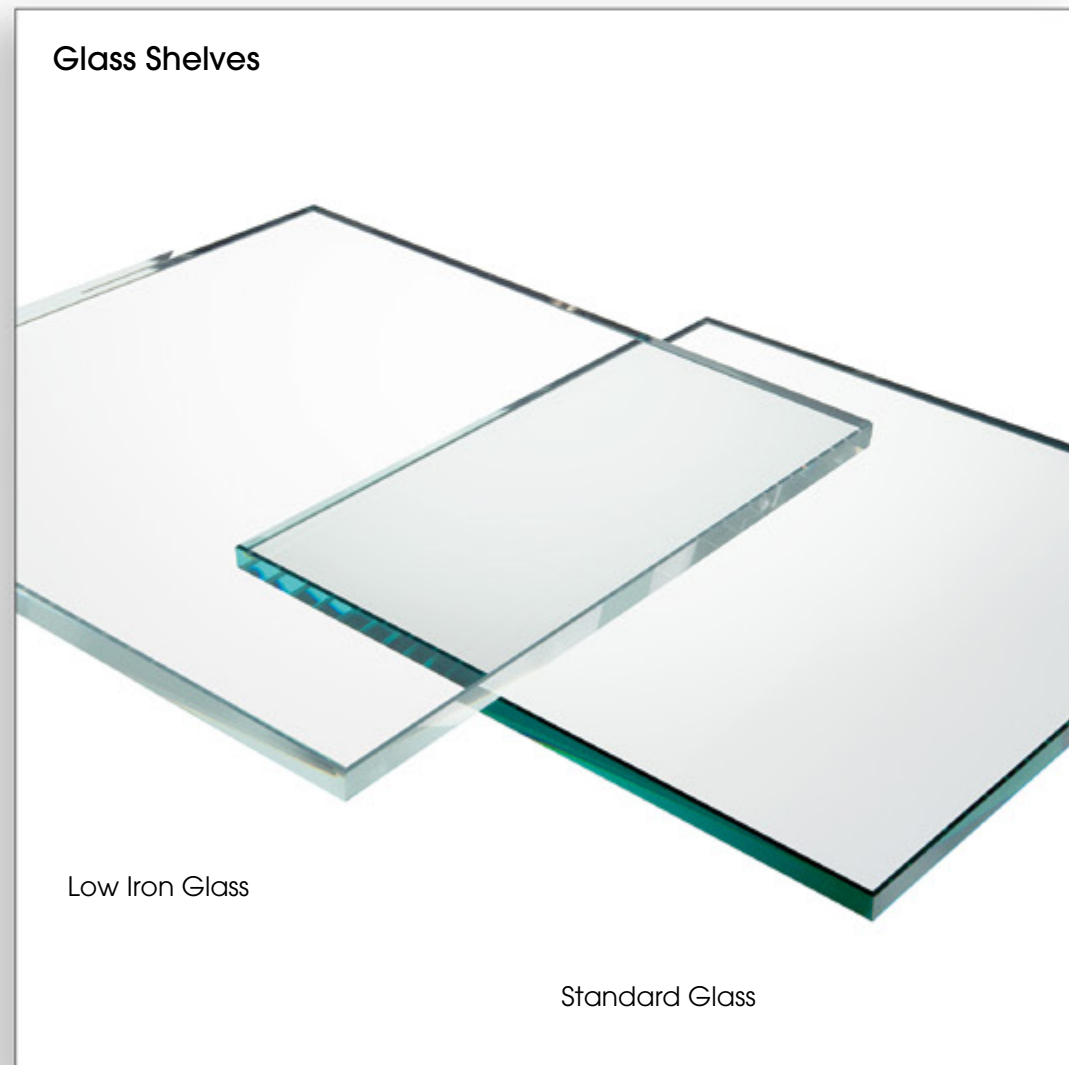

Shelving Options & Shelf Supports...

Palmer Industries offers the perfect solution for incorporating additional storage within your washstand. Our European-style Hotel Towel Rack, solid Teak Wood Shelf, and 1/2"-thick Glass Shelves all are handcrafted in the USA, and are custom fabricated one at a time to your unique specifications.

Shelf Supports:

All shelves require the use of a shelf support system.

Palmer Industries has engineered four unique shelf support systems to meet your needs.

Rail-Style Shelf Support

Low-Profile Shelf Support