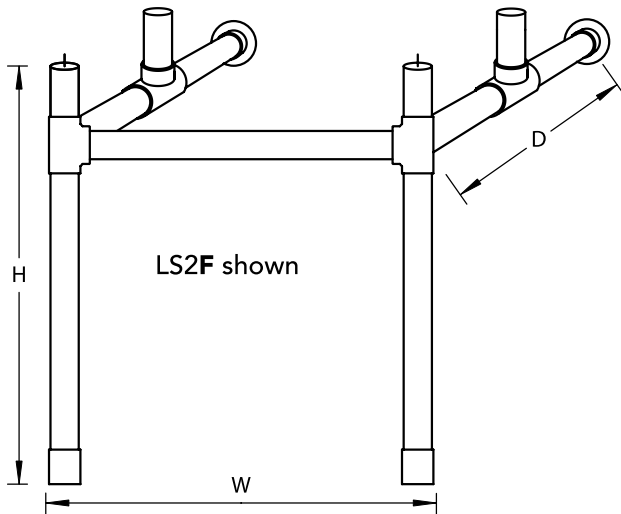

PALMER SINK LEG SYSTEM

Flush (F) component model

Available models

W X D X H (width, depth, and height can be cut in the field)

- LS2F (2 leg) 32" X 22" X 32" (for 36" wide x 24" deep top)
- LS3F (3 leg) 68" X 22" X 32" (for 72" wide x 24" deep top)
- LS4F (4 leg) 32" X 22" X 32"
- LS5F (5 leg) 68" X 22" X 32"
- LS2F/C (2 leg, for china top; no rear risers) 32" X 22" X 32"
- LS2FXL (2 leg, extra wide) 56" X 22" X 32" (for 60" wide x 24" deep top)
- LS4FXL (4 leg, extra wide) 56" X 22" X 32"
- SS2F, SS3F, SS4F, SS5F (optional shelf support; shelf not included)
- Available in **1.5" diameter** only
- **Custom sizes, configurations, and finishes available**

Available standard finishes

- Polished Chrome (PC)
- Oil-Rubbed Bronze (ORB)
- Polished Nickel (PN)
- Polished Unlacquered Brass (PB)
- Satin Nickel (SN)